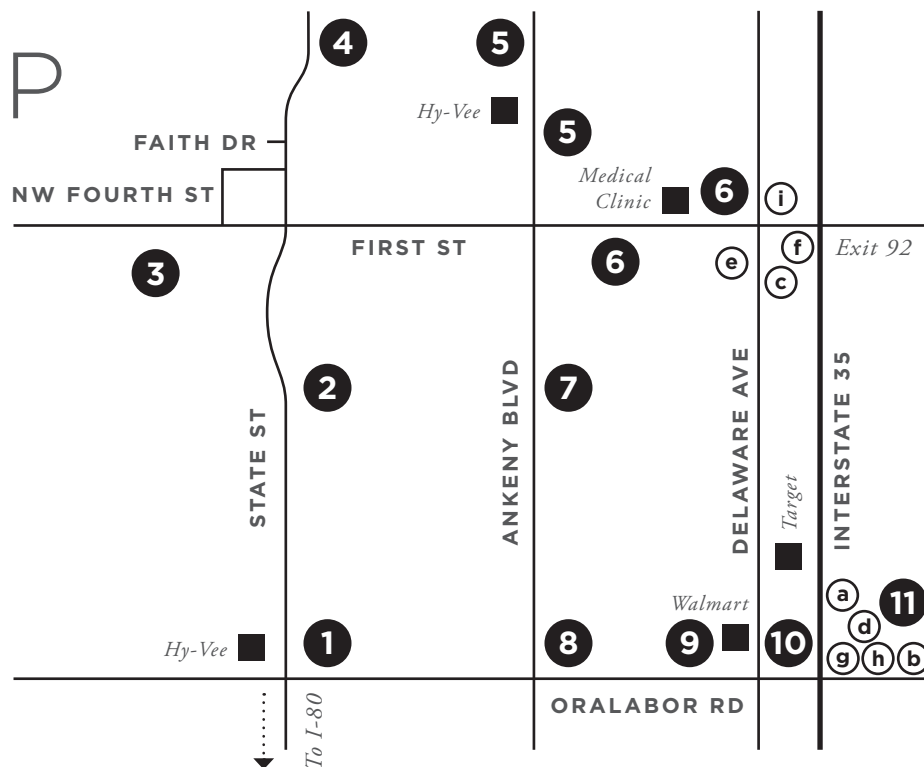

ANKENY AREA MAP

A GUIDE TO
RESTAURANTS
& LODGING

LODGING

Sleep Inn & Suites (5 miles) a

2406 SE Tones Dr., Ankeny
515.964.5909

Comfort Inn (5 miles) b

215 NE Delaware Ave., Ankeny
515.965.8400

Quality Inn & Suites (3 miles) c

201 SE Delaware Ave., Ankeny
515.964.8202 or 1.800.334.3277

Homewood Suites by Hilton Ankeny (5 miles) d

2455 SE Creekview Dr., Ankeny
515.963.0006

Super 8 Motel (3 miles) e

206 SE Delaware Ave., Ankeny
515.964.4503 or 1.800.800.8000

Ramada Inn (3 miles) f

I-35 and E First St., Ankeny
515.964.8202 or 1.800.334.3277

Holiday Inn Express (5 miles) g

2402 SE Tones Dr., Ankeny
515.965.2400 or 1.800.HOLIDAY

AmericInn Lodge & Suites (5 miles) h

1610 SE Oralabor Rd., Ankeny
515.965.2004

Fairfield Inn (3 miles) i

215 NE Delaware Ave. Exit 92, Ankeny
515.965.8400 or 1.800.228.2800

RESTAURANTS

- | | | |
|---|--|---|
| 1 Jimmy John's
Hardee's
Main Street Cafe
McDonald's
Pie Five Pizza | 6 Applebee's
Ankeny Diner
Arby's
Cazador
Fazoli's
Guadalajara
Kentucky Fried Chicken
Krispy Kreme
Subway
Tokyo Steakhouse | 10 B Bop's
Buffalo Wild Wings
Burger King
Chick-fil-a
Chili's
China Buffet
Chipotle
Culver's
Five Guys
HuHot Mongolian Grill
IHOP
Jimmy John's
Lucky Bamboo
Marble Slab Creamery
McDonald's
Panchero's
Panera Bread
Panda Express
Pepperjax
Pho' 85
Starbucks
Tasty Tacos
Wendy's |
| 2 Cold Stone Creamery
Fong's Pizza
Jethro's
Smokey Row Coffee | 7 Cafe Diem
Dairy Queen
Jimmy John's
McDonald's
Porch Light Coffeehouse
Taco John's
Wig & Pen
Yanni's | 11 Outback Steakhouse
Waterfront Seafood Market |
| 3 Ambrosia Donuts | 8 China Moon
Pizza Ranch | |
| 4 Orange Leaf
Subway | 9 Alohana Hawaiian
Caribou Coffee
Maid Rite
Old Chicago
Olive Garden
Perkins
Subway
Taco Bell | |
| 5 CJ's Bagels
Daylight Donuts
Domino's Pizza
Dunkin Donuts
Garbanzo Med. Fresh
Jade Garden
Little Caesars
Panera Bread
Papa John's Pizza
Papa Murphy's Pizza
Pizza Hut
Rosati's Pizza
Subway
Sonic
Starbucks
Taco Bell
Tropical Smoothie Cafe
Which Wich | | |