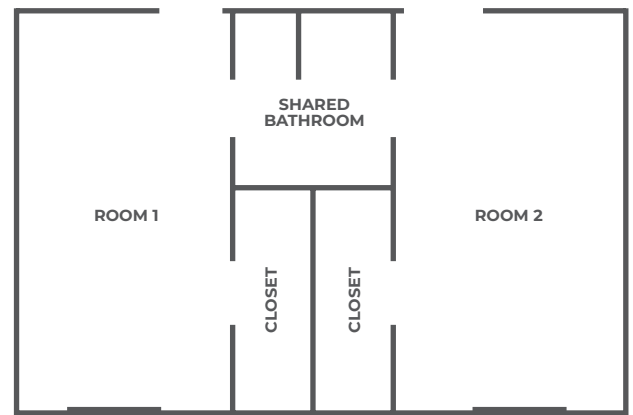

# RESIDENCE HALL

Brong Hall and Taylor Hall comprise the majority of on campus housing. These rooms accommodate up to two students each and two rooms share a bathroom, forming a suite. Each room is furnished with two sets of twin beds and mattresses (extra long), bookshelves, dressers, desks, and desk chairs that are all rearrangeable in a variety of ways. The comfortable common areas provide a space for study, entertainment, and building friendships. Students also have access to a fully equipped kitchen and a free laundry room on each floor of the dorm.

DORM ROOMS

SUITE FLOORPLAN

# APARTMENT-STYLE HOUSING

---

Faith's apartment style dorms house upperclassmen and student teachers. Up to five students share these apartments, with two to three students per bedroom. Each room is furnished with two to three sets of twin beds and mattresses (extra long) and dressers. The living room serves as a common space and contains a desk, desk chair, and bookshelf for each student. Each apartment contains a fully equipped kitchen. Each apartment building offers a comfortable lounge that is open for all students to use and free laundry facilities.

**SUITE FLOORPLAN**