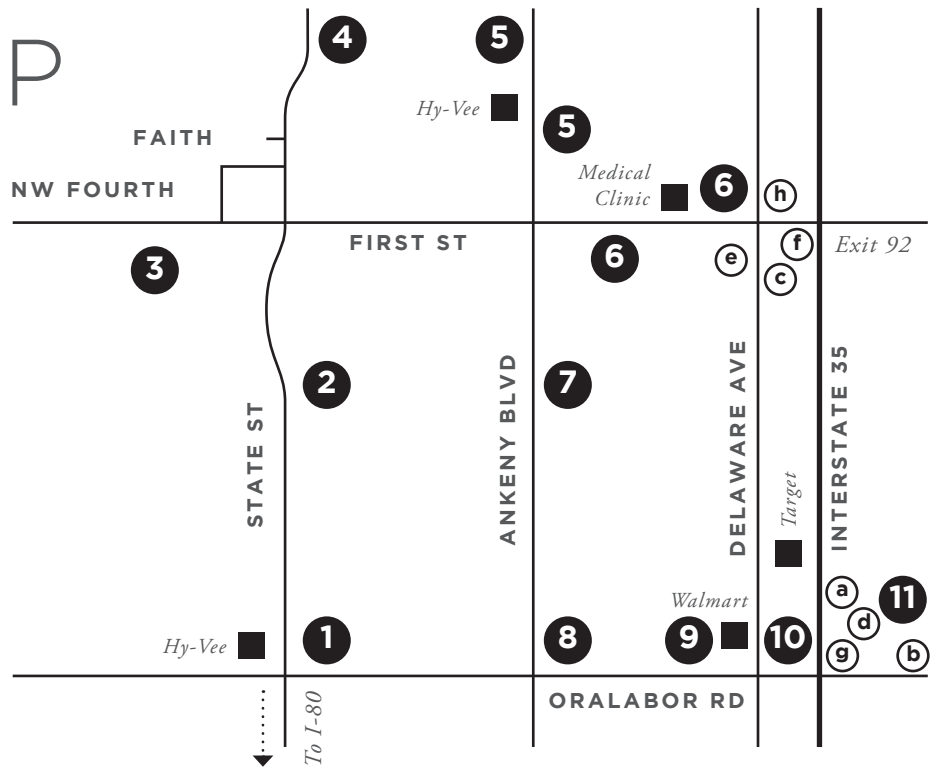

# ANKENY AREA MAP

A GUIDE TO  
RESTAURANTS  
& LODGING

**Super 8 Motel (3 miles)** d  
206 SE Delaware Ave., Ankeny  
515.964.4503 or 1.800.800.8000

**Ramada Inn (3 miles)** e  
I-35 and E First St., Ankeny  
515.964.8202 or 1.800.334.3277

**Holiday Inn Express (5 miles)** f  
2402 SE Tones Dr., Ankeny  
515.965.2400 or 1.800.HOLIDAY

**AmericInn Lodge  
& Suites (5 miles)** g  
1610 SE Oralabor Rd., Ankeny  
515.965.2004

**Comfort Inn** h  
215 NE Delaware Ave. Exit 92, Ankeny  
515.965.8400

## RESTAURANTS

- |   |  |   |
|---|--|---|
| 1 Ben's Burgers<br>Jimmy John's<br>Main Street Cafe<br>McDonald's<br>Starbucks<br>The Outside Scoop   | 6 Applebee's<br>Ankeny Diner<br>Arby's<br>Cazador<br>Fazoli's<br>Guadalajara<br>Kentucky Fried Chicken<br>Krispy Kreme<br>Subway<br>Tokyo Steakhouse<br>7 Brews Coffee | 10 B Bop's<br>Buffalo Wild Wings<br>Burger King<br>Chick-fil-a<br>Chili's<br>Chipotle<br>Crumbl Cookies<br>Culver's<br>Five Guys<br>HuHot Mongolian Grill<br>IHOP<br>Jimmy John's<br>Lucky Bamboo<br>Marble Slab Creamery<br>McDonald's<br>Panchero's<br>Panera Bread<br>Panda Express<br>Pepperjax<br>Pho' 85<br>Starbucks<br>Tasty Tacos<br>Wendy's |
| 2 Cold Stone Creamery<br>Jethro's BBQ<br>Smokey Row Coffee  | 7 Cafe Diem<br>Dairy Queen<br>Jimmy John's<br>McDonald's<br>Porch Light Coffeehouse<br>Taco John's<br>Wig & Pen  | 11 Outback Steakhous<br>Waterfront Seafood Market   |
| 3 Ambrosia Donuts   | 8 China Moon<br>Pizza Ranch  |   |
| 4 Orange Leaf<br>Subway   | 9 Alohana Hawaiian<br>Caribou Coffee<br>Maid Rite<br>Old Chicago<br>Olive Garden<br>Perkins<br>Subway<br>Taco Bell   |   |
| 5 Daylight Donuts<br>Domino's Pizza<br>Garbanzo Med. Fresh<br>Jade Garden<br>Little Caesars<br>Panera Bread<br>Papa John's Pizza<br>Papa Murphy's Pizza<br>Pizza Hut<br>Rosati's Pizza<br>Slim Chickens<br>Smoothie King<br>Sonic<br>Taco Bell<br>TJ's Bagels<br>Tropical Smoothie Cafe<br>Which Wich |  |   |