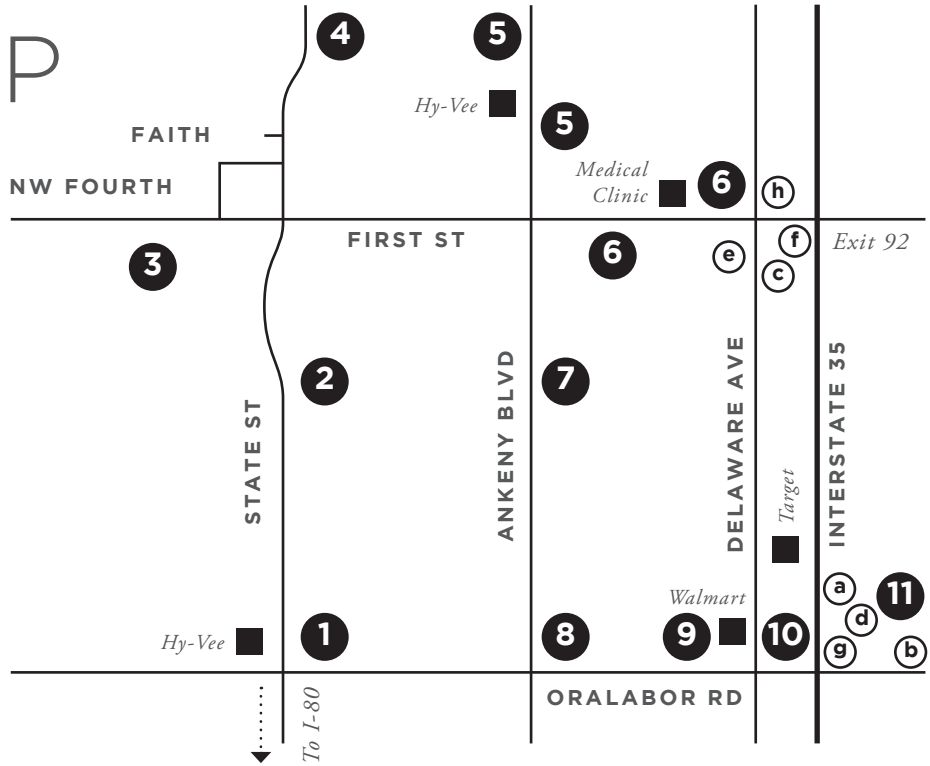

ANKENY AREA MAP

A GUIDE TO RESTAURANTS & LODGING

LODGING

Sleep Inn & Suites (5 miles) a
 2406 SE Tones Dr, Ankeny
 515.964.5909

Quality Inn & Suites (3 miles) b
 201 SE Delaware Ave., Ankeny
 515.964.8202 or 1.800.334.3277

Homewood Suites by Hilton Ankeny (5 miles) c
 2455 SE Creekview Dr., Ankeny
 515.963.0006

Super 8 Motel (3 miles) d
 206 SE Delaware Ave., Ankeny
 515.964.4503 or 1.800.800.8000

Ramada Inn (3 miles) e
 I-35 and E First St., Ankeny
 515.964.8202 or 1.800.334.3277

RESTAURANTS

- | | | | | | | | | | | |
|---|--|-------------------|-------------------------|---|--|---|-----------------------------|--|---|---|
| 1 Ben's Burgers
Jimmy John's
Main Street Cafe
McDonald's
Starbucks
The Outside Scoop | 2 Cold Stone Creamery
Jethro's BBQ
Smokey Row Coffee | 3 Ambrosia Donuts | 4 Orange Leaf
Subway | 5 Daylight Donuts
Domino's Pizza
Garbanzo Med. Fresh
Jade Garden
Little Caesars
Panera Bread
Papa John's Pizza
Papa Murphy's Pizza
Pizza Hut
Rosati's Pizza
Slim Chickens
Smoothie King
Sonic
Taco Bell
TJ's Bagels
Tropical Smoothie Cafe
Which Wich | 6 Applebee's
Ankeny Diner
Arby's
Cazador
Fazoli's
Guadalajara
Kentucky Fried Chicken
Krispy Kreme
Subway
Tokyo Steakhouse
7 Brews Coffee | 7 Cafe Diem
Dairy Queen
Jimmy John's
McDonald's
Porch Light Coffeehouse
Taco John's
Wig & Pen | 8 China Moon
Pizza Ranch | 9 Alohana Hawaiian
Caribou Coffee
Maid Rite
Old Chicago
Olive Garden
Perkins
Subway
Taco Bell | 10 B Bop's
Buffalo Wild Wings
Burger King
Chick-fil-a
Chili's
Chipotle
Crumbl Cookies
Culver's
Five Guys
HuHot Mongolian Grill
IHOP
Jimmy John's
Lucky Bamboo
Marble Slab Creamery
McDonald's
Panchero's
Panera Bread
Panda Express
Pepperjax
Pho' 85
Starbucks
Tasty Tacos
Wendy's | 11 Outback Steakhous
Waterfront Seafood Market |
|---|--|-------------------|-------------------------|---|--|---|-----------------------------|--|---|---|